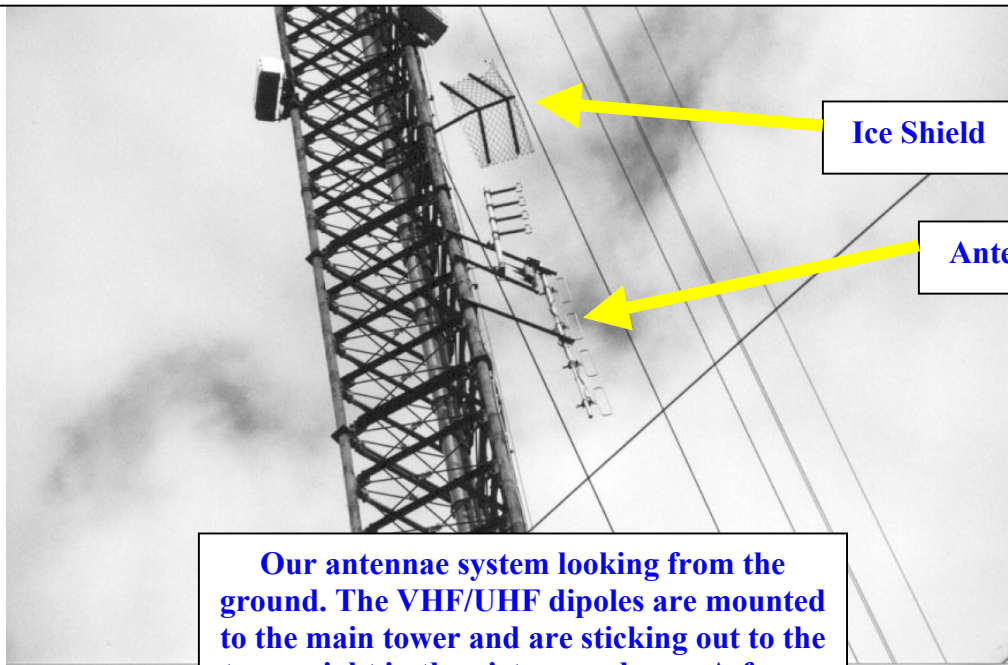

WESTERN WASHINGTON REPEATER ASSOCIATION

Our antennae system looking from the ground. The VHF/UHF dipoles are mounted to the main tower and are sticking out to the tower right in the picture under an A-frame shaped protective ice shield just above it.

Looking east with Puget Sound in the background.