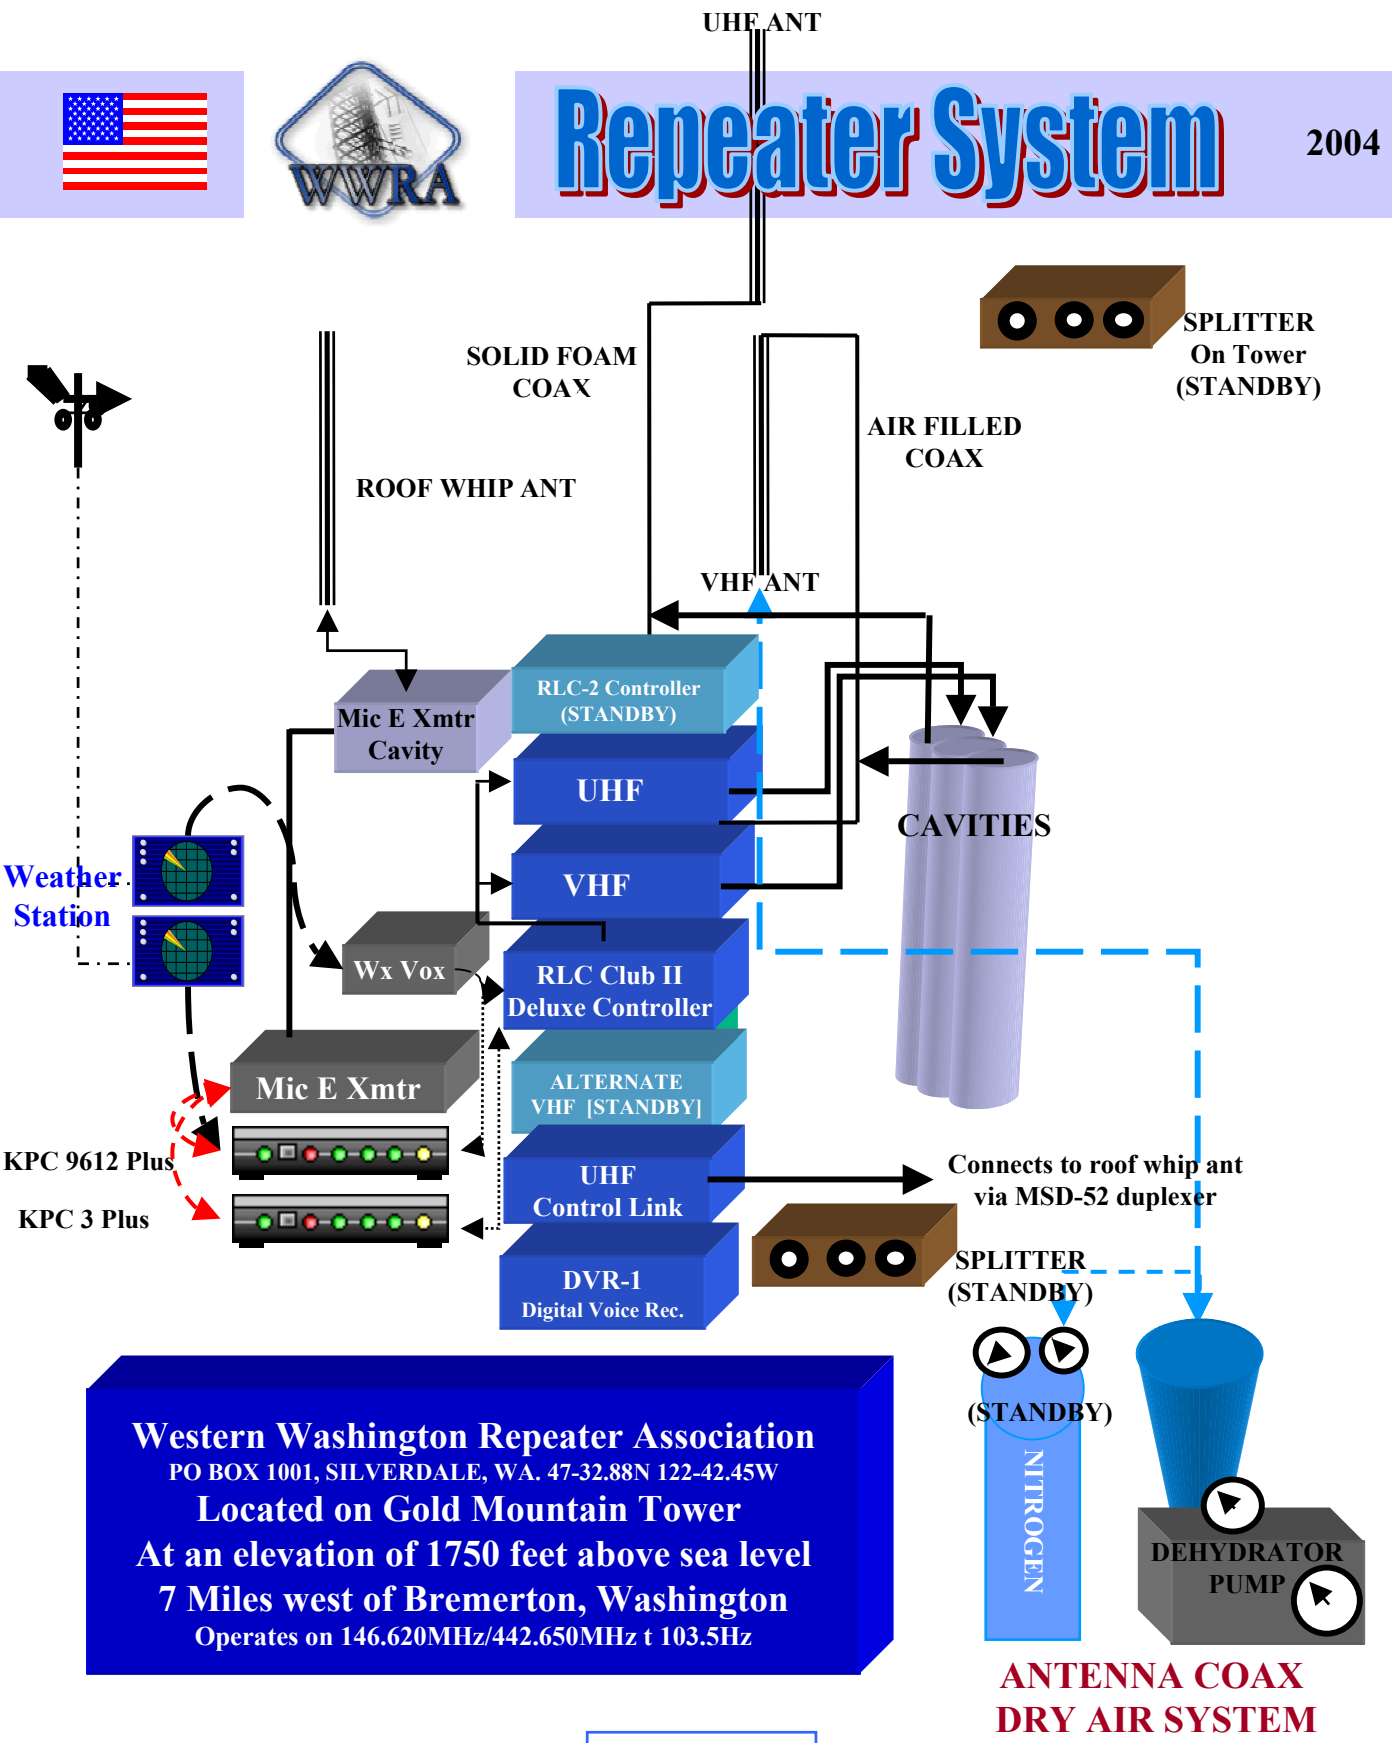

Repeater System

2004

Western Washington Repeater Association
 PO BOX 1001, SILVERDALE, WA. 47-32.88N 122-42.45W
 Located on Gold Mountain Tower
 At an elevation of 1750 feet above sea level
 7 Miles west of Bremerton, Washington
 Operates on 146.620MHz/442.650MHz ± 103.5Hz

www.ww7ra.org

**ANTENNA COAX
DRY AIR SYSTEM**

Revised Ed..03/20//2004
Email: n7gme@arrl.net

Note: For a color copy of this layout visit WWRA website and look under INFORMATION